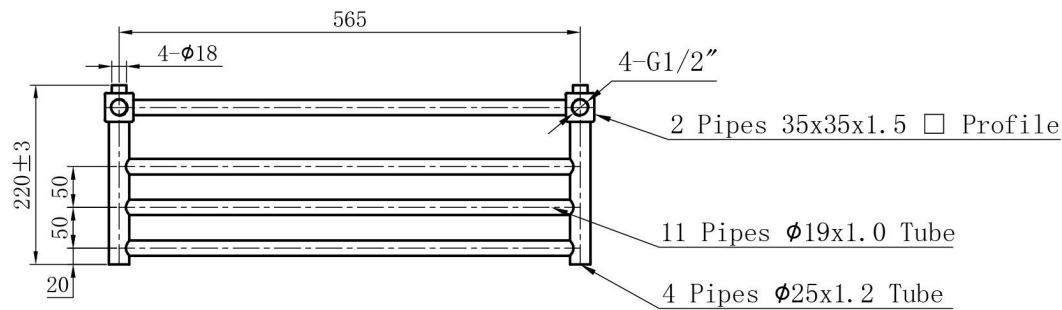

Velino 800 x 600mm. Stainless Steel Polished

Technical Drawing

Unit:mm

Eastbrook 
 Eastbrook Road, Gloucester GL4 3DB
 Technical Helpline : 01452 317890
 Mon - Fri / 8am - 5pm
 Email : technical@eastbrookco.com