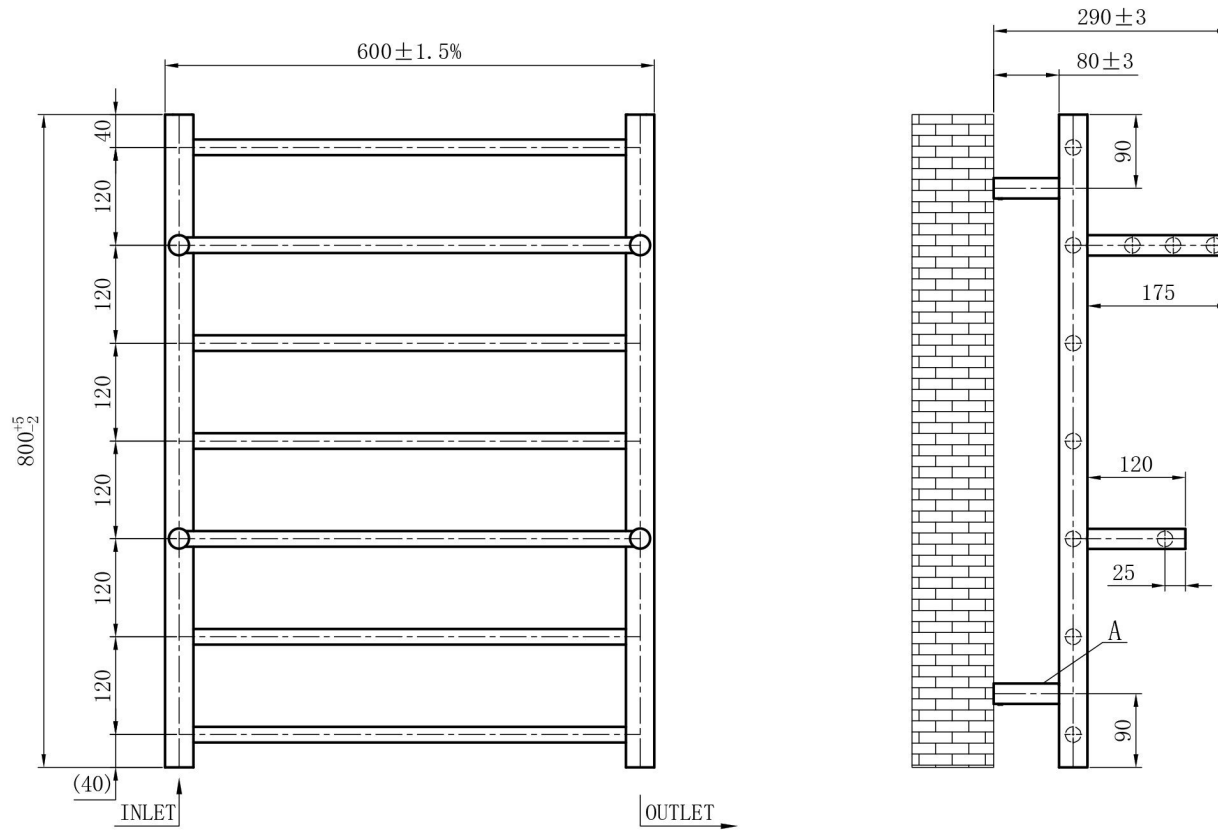

Velino 800 x 600mm. Stainless Steel Polished

Technical Drawing

Unit:mm

Eastbrook 
 Eastbrook Road, Gloucester GL4 3DB
 Technical Helpline : 01452 317890
 Mon - Fri / 8am - 5pm
 Email : technical@eastbrookco.com