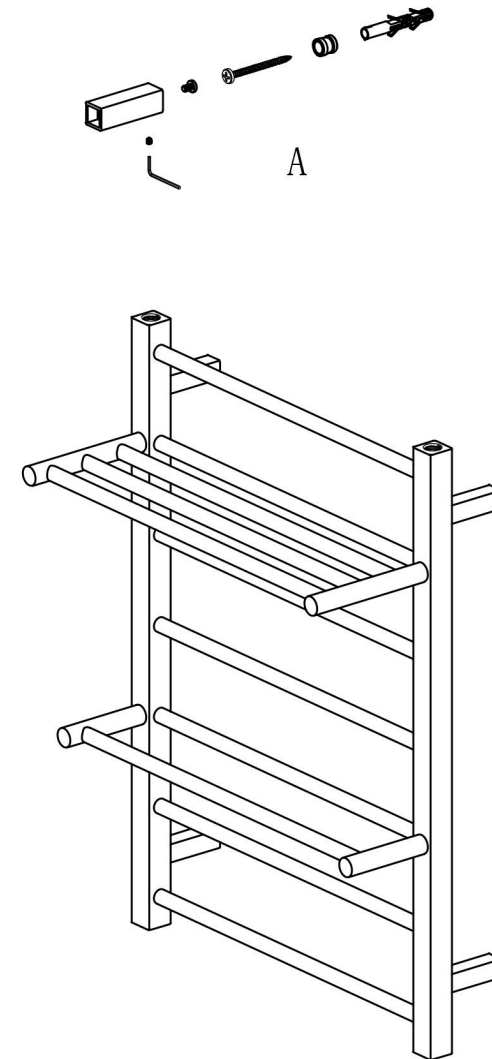

Velino 800 x 600mm. Stainless Steel Polished

Technical Drawing

Unit:mm

Eastbrook 
 Eastbrook Road, Gloucester GL4 3DB
 Technical Helpline : 01452 317890
 Mon - Fri / 8am - 5pm
 Email : technical@eastbrookco.com